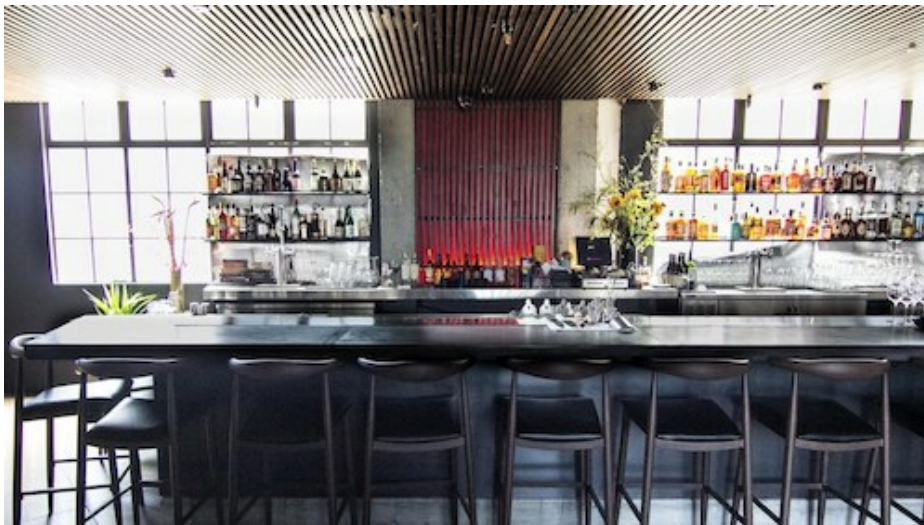

Shinmai required a full electrical installation that included ventilation, lighting controls, refrigeration and safety features

“ We hired Roberts Electric because we knew we could trust their expertise in load calculations and their ability to navigate complex lighting energy-efficiency codes. The results: We passed each stage of the required inspections without difficulty. The RECO team was efficient and responsive to a constantly changing schedule throughout the project. RECO is our go-to electrical contractor.

— *Buestad Construction*

[Read more about this project on our website.](#)