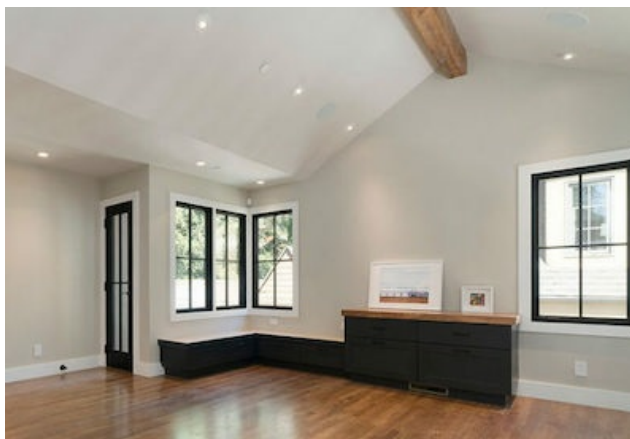

Residential Transformation in Montclair

An extensive upgrade for our Montclair homeowner included the addition of nearly 1,000 sq ft.

A new master suite, bathroom, a wine room, two walk-in closets and beautiful hardwood floors.